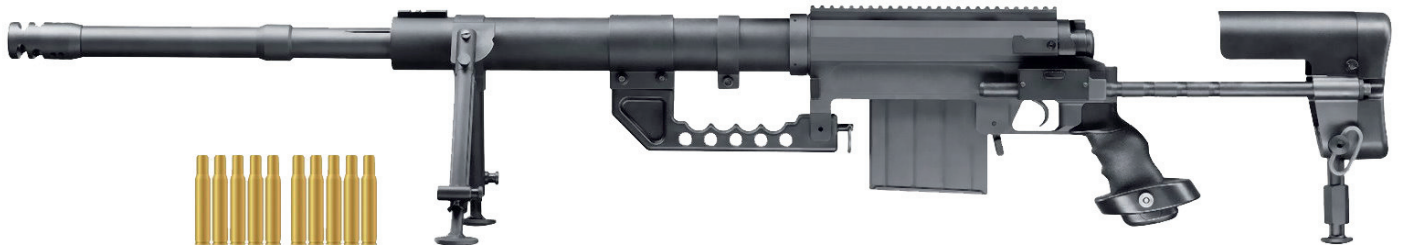

HIGH-TECH for
PROFESSIONALS
and SPORT

TRAINING GUNS WITH SHELLS EJECTION ALL MODELS FULL STEEL & CNC MADE

BLACK SNIPER Cal. 8 mm BB / 5,5 mm - 9 mm Pellets / 9 mm PAK

SNIPER KING Cal. 8 mm BB / 5,5 mm - 9 mm Pellets / 9 mm PAK

AKS74-U
Cal. 6 mm BB / 5,5 mm &
6,35 mm
Pellets / 9 mm PAK, also
AEG EBB & S-AEG EBB
Cal. 6 mm BB

M4A1 with CNC Receiver
Cal. 6 mm BB / 5,5 mm & 6,35 mm Pellets / 9 mm PAK,
also AEG EBB & S-AEG Cal. 6 mm BB